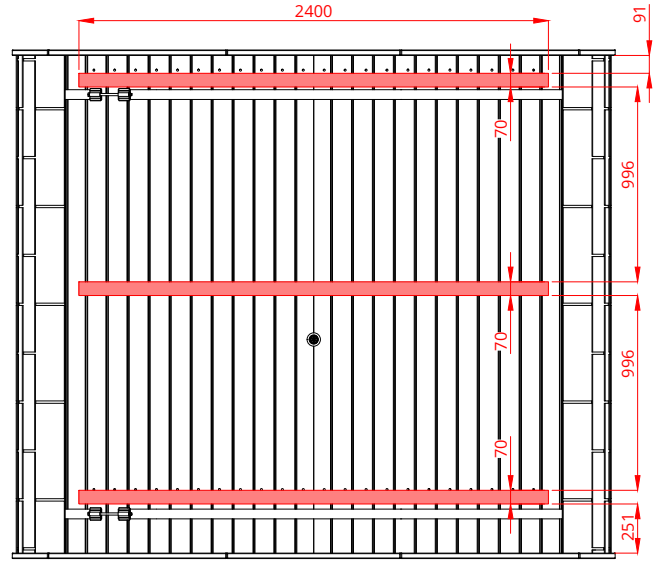

Round Cube SINGLE 2.6

Scale 1:40

Bottom view

Front view

Back view