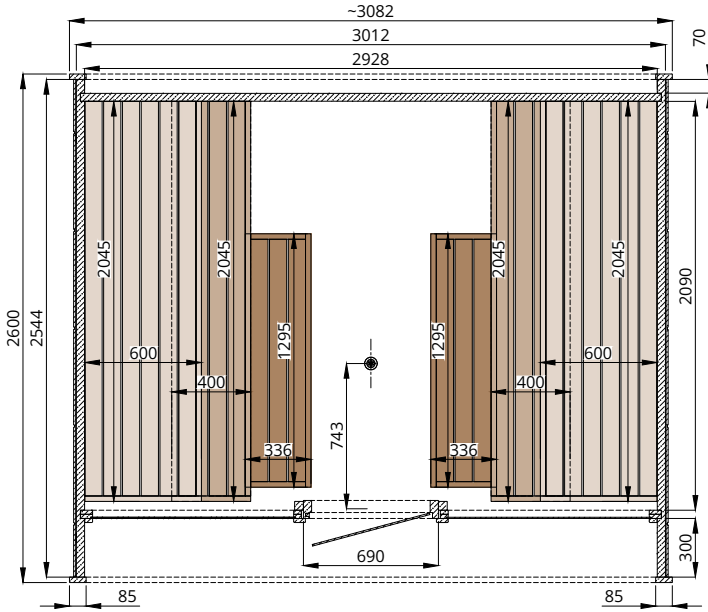

Round Cube SINGLE 2.6

Scale 1:40

Bottom view

Front view

Back view