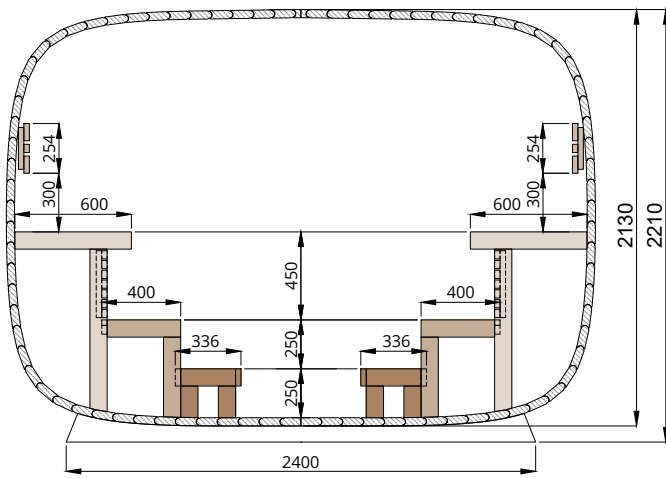

Round Cube SINGLE 2.6

Scale 1:40

Bottom view

Front view

Back view