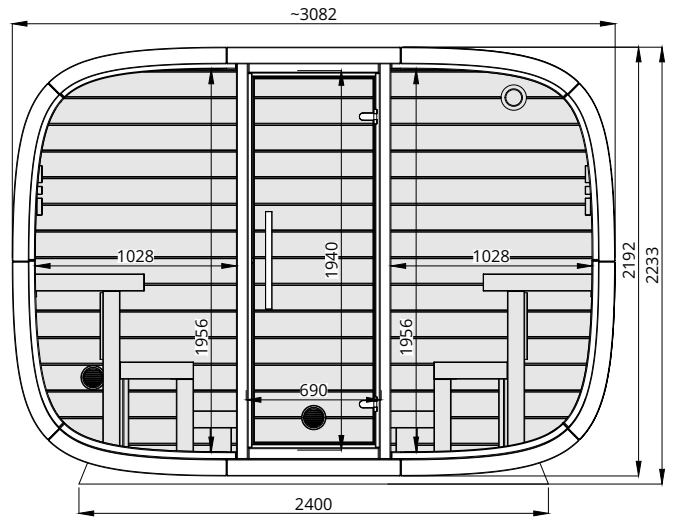

Round Cube SINGLE 2.6

Scale 1:40

Bottom view

Front view

Back view