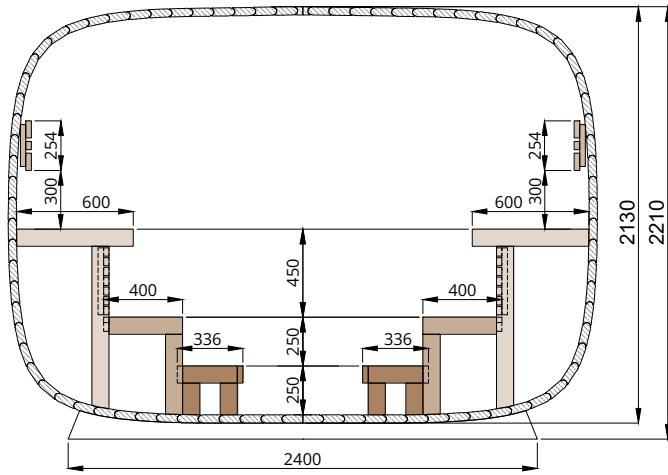

Round Cube SINGLE 2.4

Scale 1:40

Bottom view

Front view

Back view