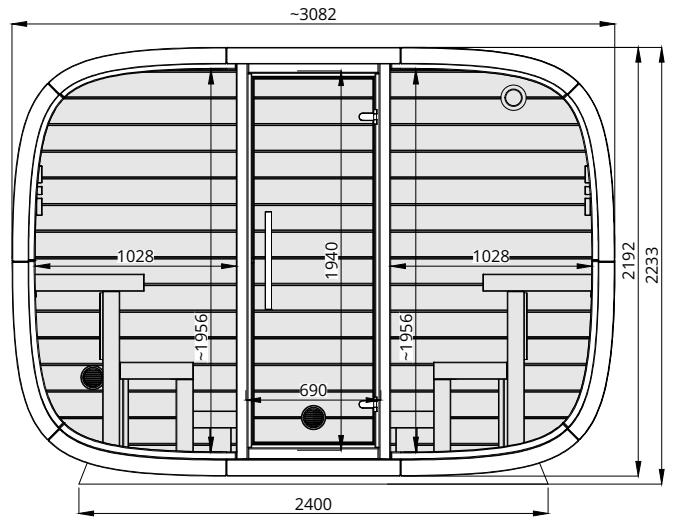

Round Cube SINGLE 2.4

Scale 1:40

Bottom view

Front view

Back view