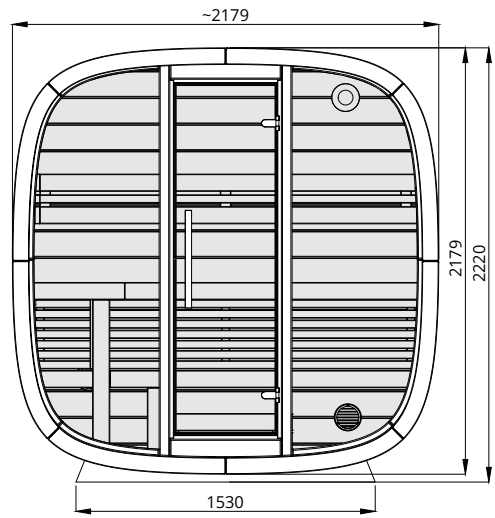

Round Cube MINI Custom 2

Scale 1:40

Bottom view

Front view

Back view