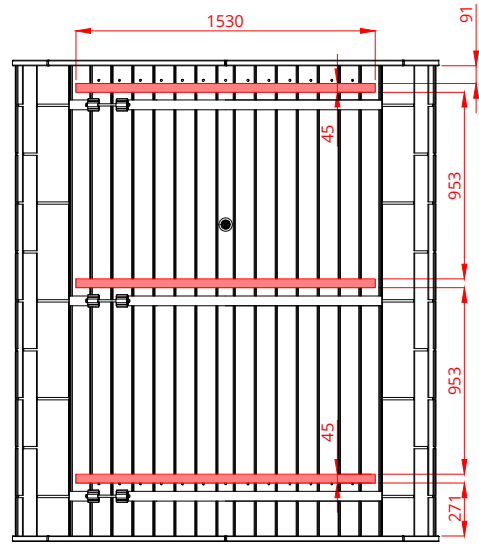

Round Cube MINI Custom 2

Scale 1:40

Bottom view

Front view

Back view