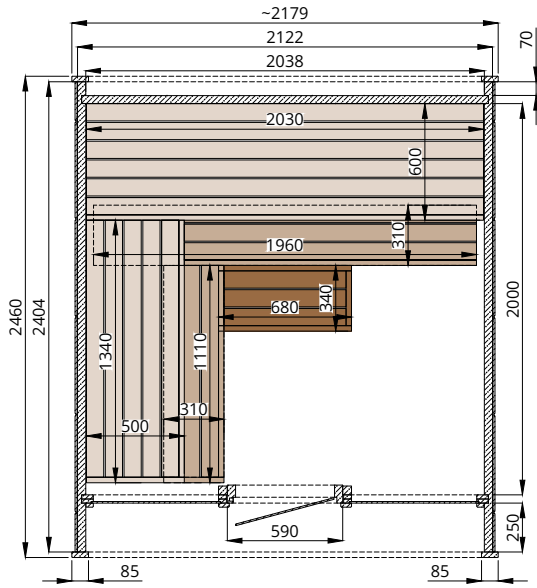

Round Cube MINI Custom 2

Scale 1:40

Bottom view

Front view

Back view