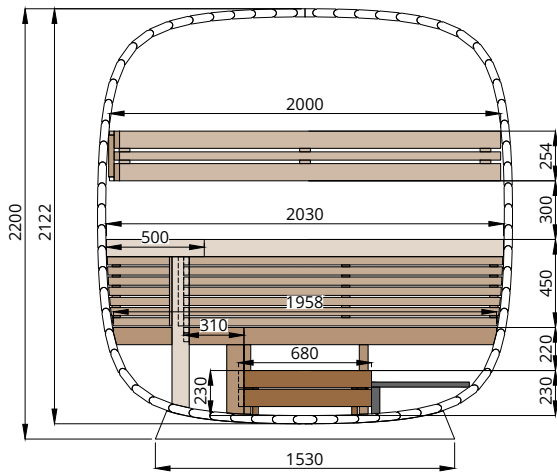

Round Cube MINI Custom 2

Scale 1:40

Bottom view

Front view

Back view