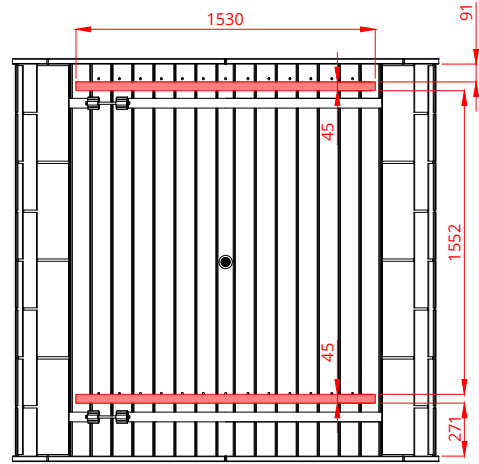

Round Cube MINI

Scale 1:40

Bottom view

Front view

Back view