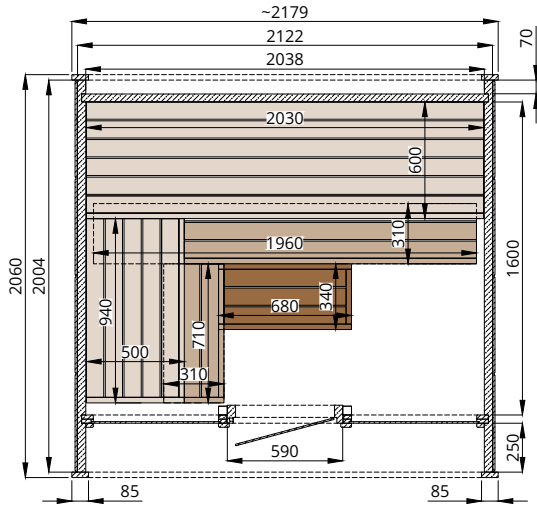

Round Cube MINI

Scale 1:40

Bottom view

Front view

Back view