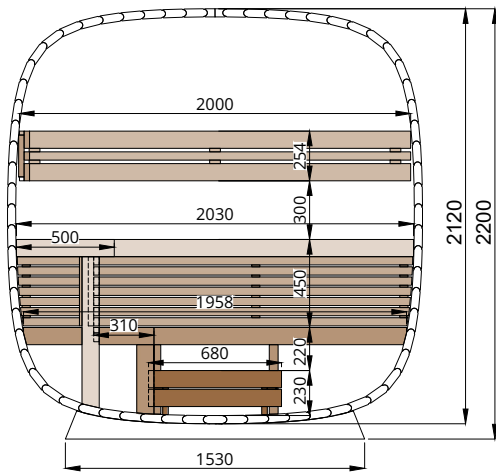

Round Cube MINI

Scale 1:40

Bottom view

Front view

Back view