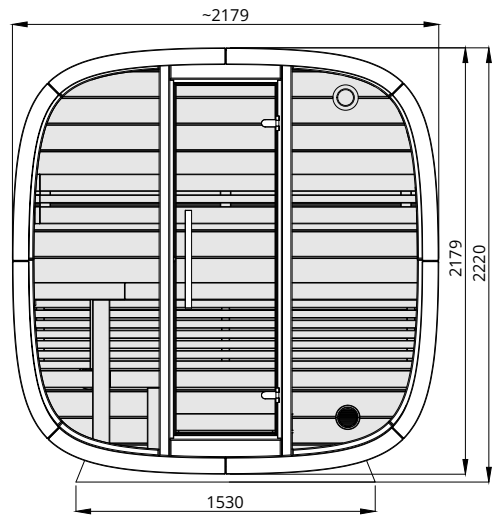

Round Cube MINI

Scale 1:40

Bottom view

Front view

Back view